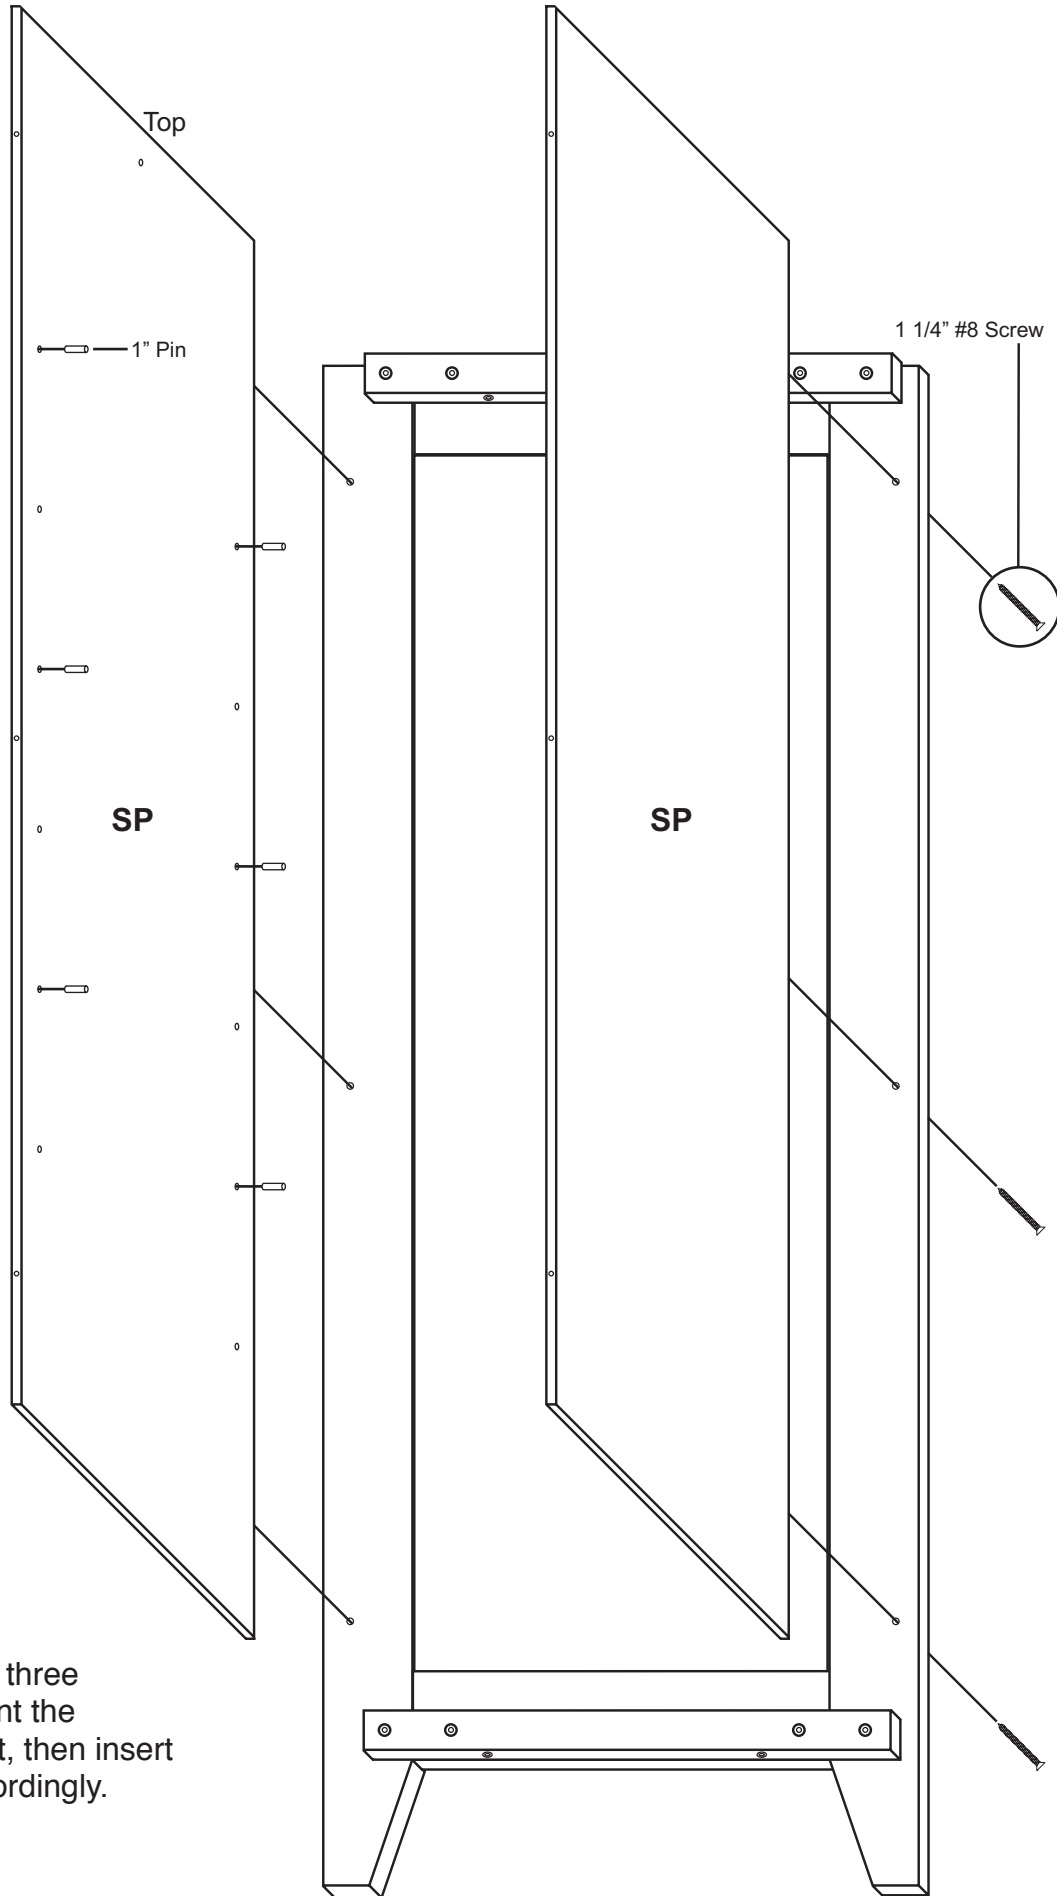

5/8" Pan Head Screw (2)

1/2" Phillips Flat Head #4 Screw (1)

STEP 1

STEP 2

STEP 3

STEP 4

STEP 5

STEP 6

Select at which three heights you want the shelves to be at, then insert the 1" pins accordingly.

STEP 7

STEP 8

STEP 9

STEP 10

For continued beauty and long life of your Catskill Craftsmen cart, we recommend Catskill Craftsmen's Butcher Block Oil.