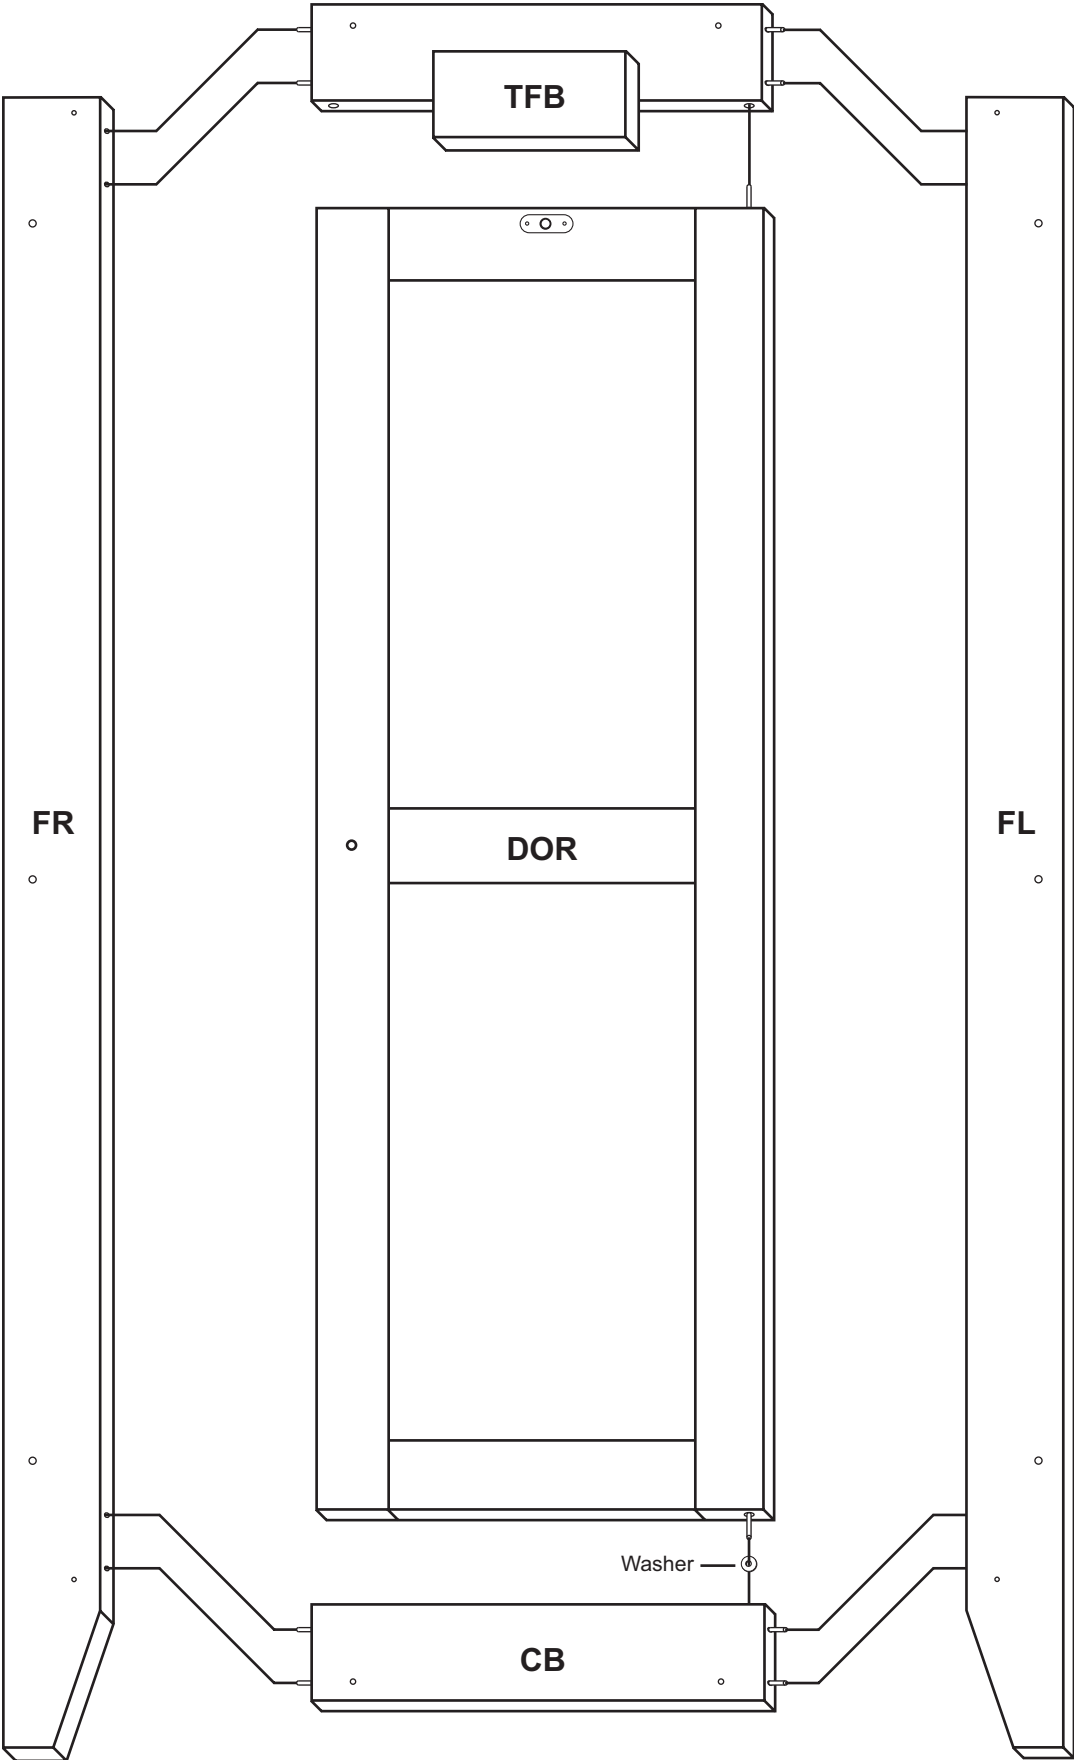

5/8" Pan Head Screw (2)

1/2" Phillips Flat Head #4 Screw (1)

STEP 1

STEP 2

STEP 3

STEP 4

STEP 5

STEP 6

Select at which three heights you want the shelves to be at, then insert the 1" pins accordingly.

STEP 7

STEP 8

STEP 9

STEP 10

For continued beauty and long life of your Catskill Craftsmen cart, we recommend Catskill Craftsmen's Butcher Block Oil.