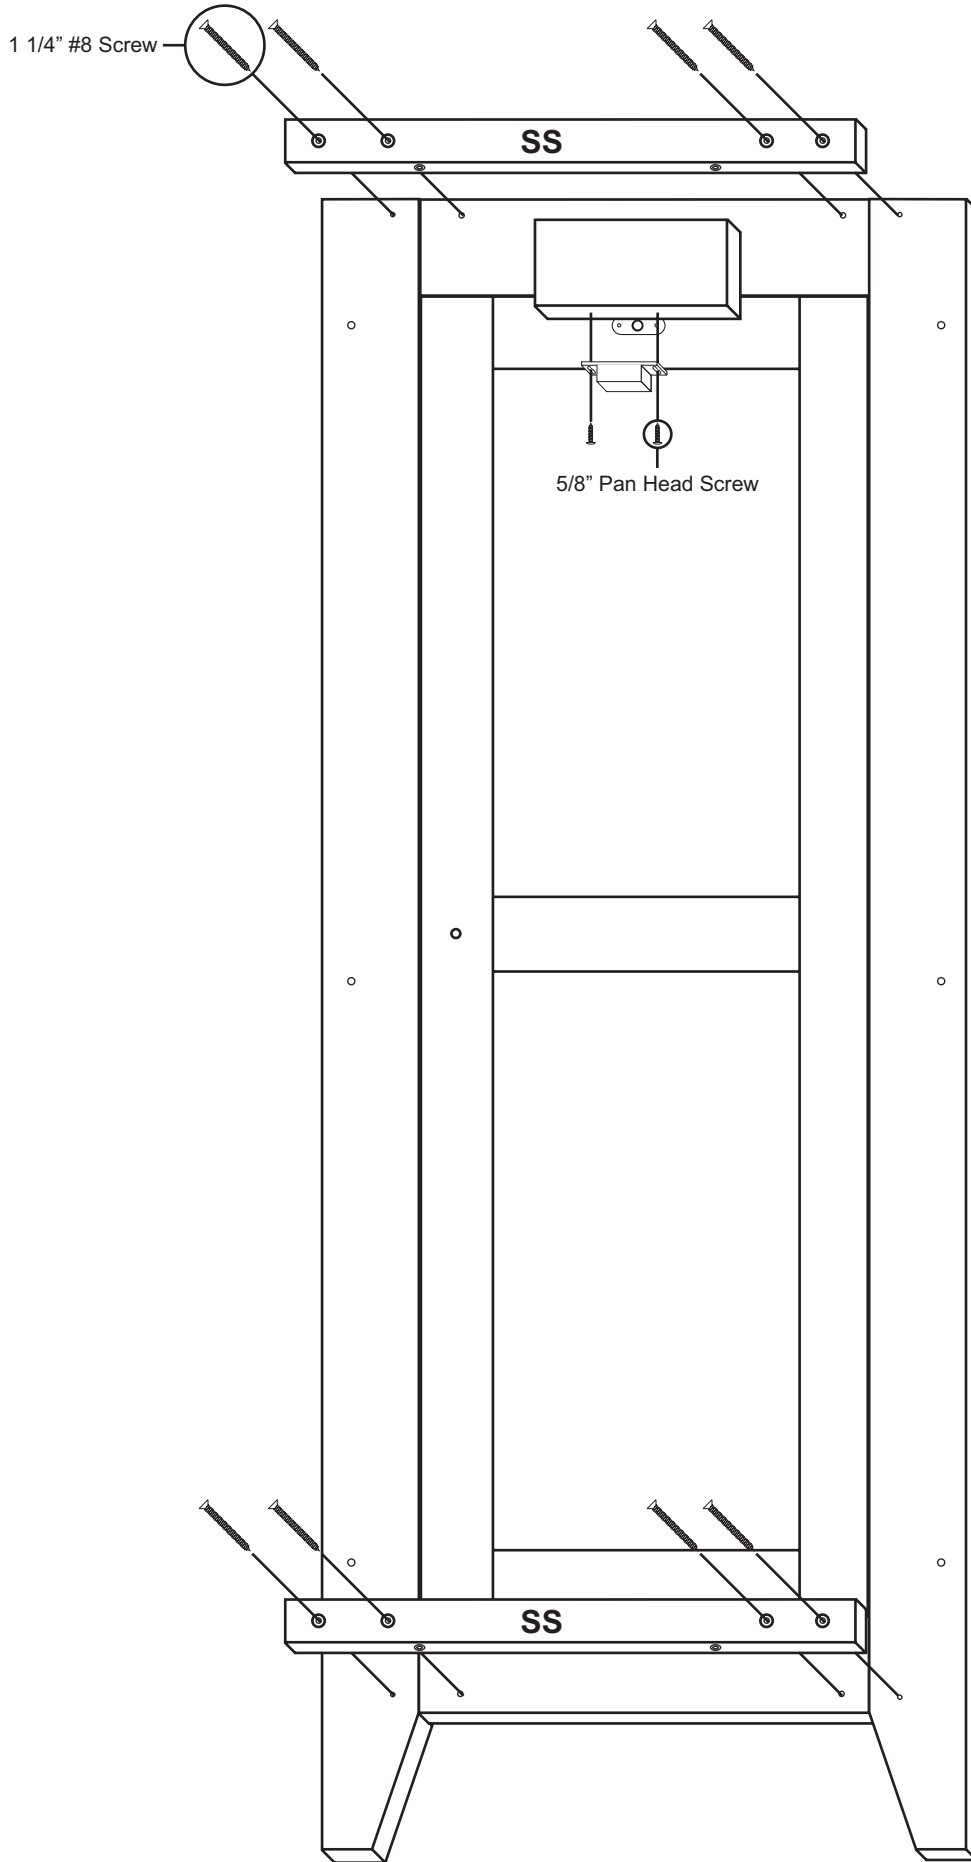

1 1/4" Phillips Flat Head #8 Screw (32)

1 1/4" Phillips Flat Head #12 Screw (1)

5/8" Wooden Disk (12)

3/16" Flat Washer (1)

Wooden Handle (1)

MAGNET PACK

Magnet (1)

Magnet Plate (1)

5/8" Pan Head Screw (2)

1/2" Phillips Flat Head #4 Screw (1)

STEP 1

STEP 2

STEP 3

STEP 4

STEP 5

STEP 6

Select at which three heights you want the shelves to be at, then insert the 1" pins accordingly.

STEP 7

STEP 8

STEP 9

STEP 10

For continued beauty and long life of your Catskill Craftsmen cart, we recommend Catskill Craftsmen's Butcher Block Oil.