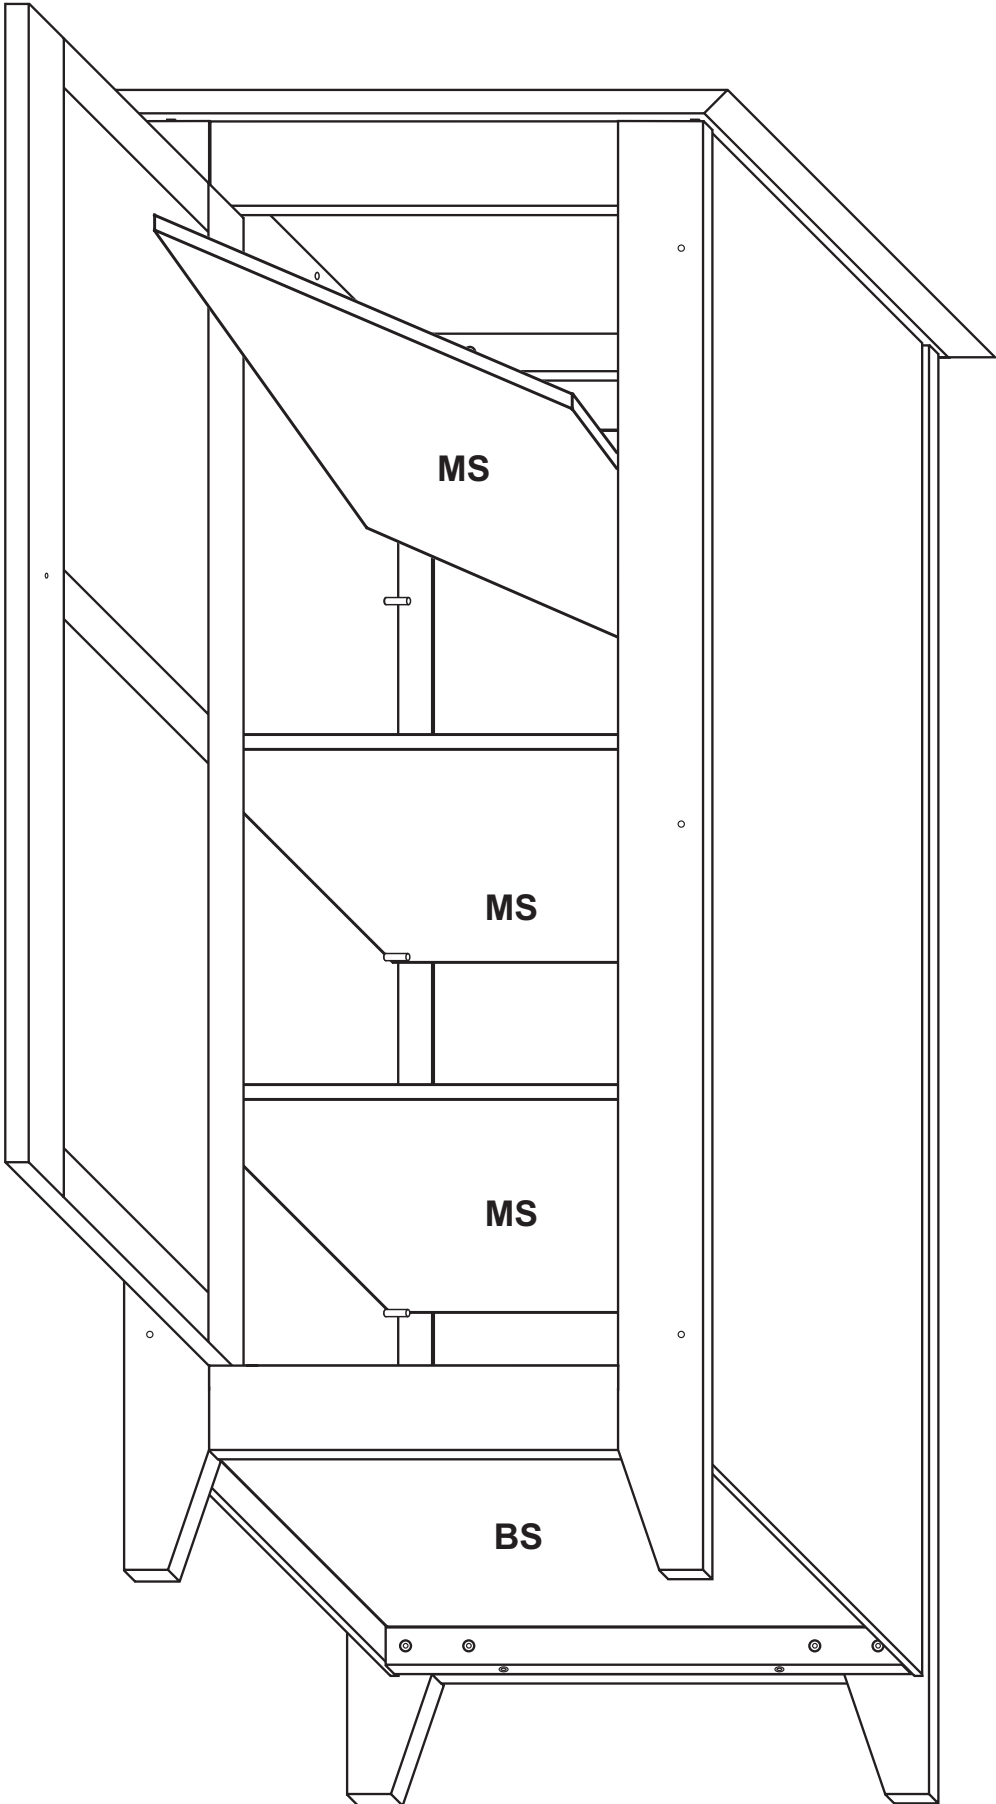

CABINET PARTS

Side Panel (2)
SP-7217

Front Left/Back Right Leg (2)
L-7217/L

Door (1)
DOR-7217

Front Right/Back Left Leg (2)
L-7217/R

Back Panel (1)
BP-7217

Bottom Shelf (1)
S-7217/BOT

Table Top (1)
TT-7217

Select at which three heights you want the shelves to be at, then insert the 1" pins accordingly.

STEP 7

STEP 8

STEP 9

STEP 10

For continued beauty and long life of your Catskill Craftsmen cart, we recommend Catskill Craftsmen's Butcher Block Oil.